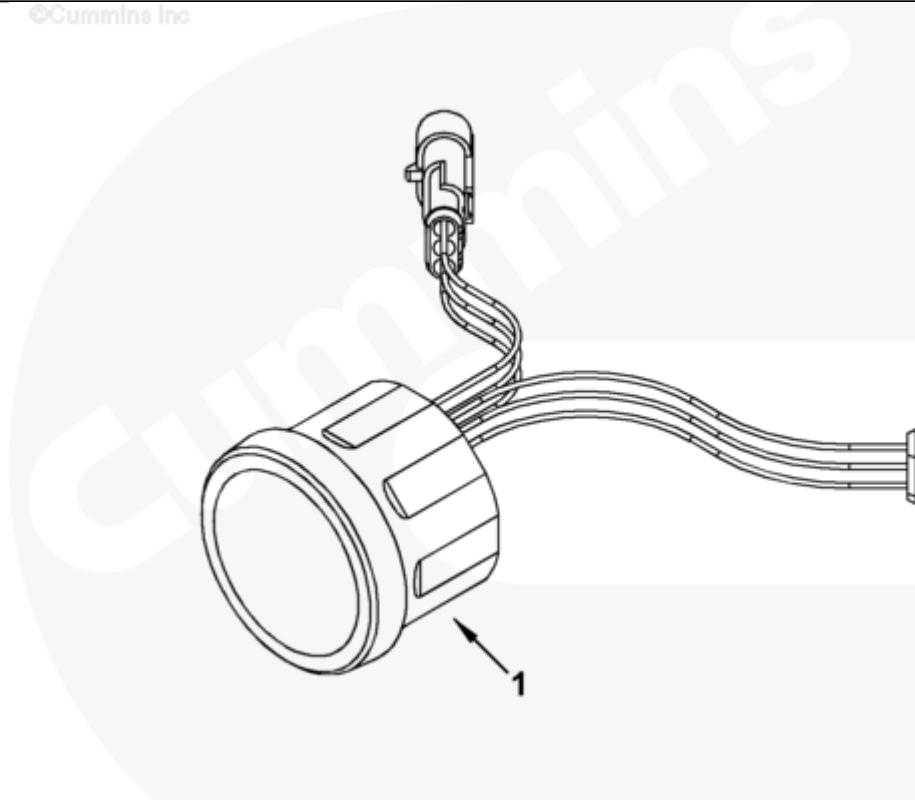

©Cummins Inc

eg955ge

[SMALL](#) | [MEDIUM](#) | [LARGE](#)

Cart	Ref No	Part Number	Part Description	Required	Remarks
<input type="button" value="View My Cart"/>					
		EG9305	Engine Instrument Panel		Mr - panel, engine instrument...(More)

					Engine Family: B,C And "L"
					Series
					Volts: N/A
					Wiring Harness Included: Yes
					enclosure type: None
					Intended Control Station:
					Main gauges supplied: Loose
					panel supplied: No engine
					instrument panel includes:
					Smartcraft link gauge(s) gear
					oil pressure gauge.
<input type="checkbox"/>	1	3971777	Pressure Gauge	1	